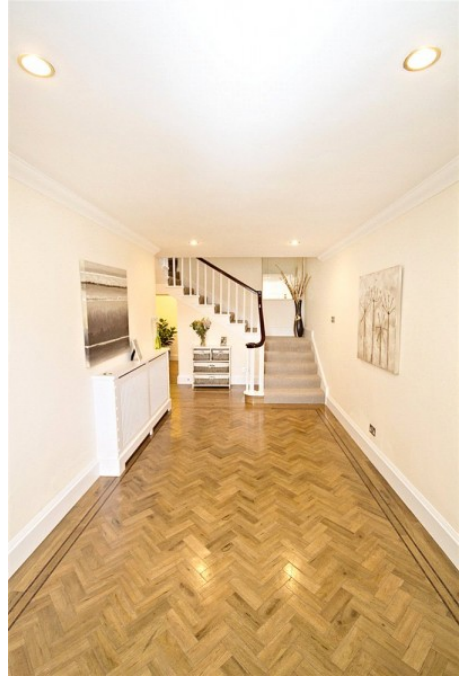

**Glebe House**  
**10 Bed Property For Sale in Castel**

**Description**

Glebe House has a long history with parts of it dating back over 300 years. Built, and used for most of its life as a rectory, it moved into private hands in the 1980s and has undergone an extensive programme of renovation since then with some wonderful further improvements undertaken by the current owners. The accommodation on offer is extensive and will happily suit the needs of even the largest of families. Encompassing in the region of 10,000 sq ft, all of the bedroom suites provide spacious accommodation whilst the reception rooms are a particular highlight and enhancements to the lounge and dining area have resulted in magnificent open plan space. The leisure complex featuring a gym space and indoor pool have been a popular addition,...