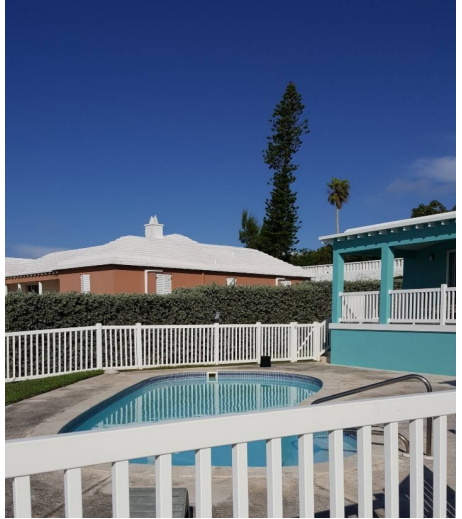

**WHITE CAPS**  
**1 Bed Vacation Rental To Let in Southampton**

**Description**

Located near the famous south shore beaches of Bermuda we are pleased to offer this modern one bedroom apartment, situated on the eastern side of the main house, White Caps. Enjoy stunning ocean views while relaxing in the garden or by the pool. The owners kindly offer the use of the pool from 10 am - 5.00 pm Monday through Saturday. If you prefer swimming in the ocean, then Horseshoe Bay Beach and Church Bay are not too far away. The accommodation, air conditioned throughout, consists of a light and airy open plan kitchen and sitting room with dining area. The large bedroom has a Queen bed and full bathroom ensuite. This welcoming apartment is within easy reach of the bus stop on the south shore road or you can hire scooters from the cycle...