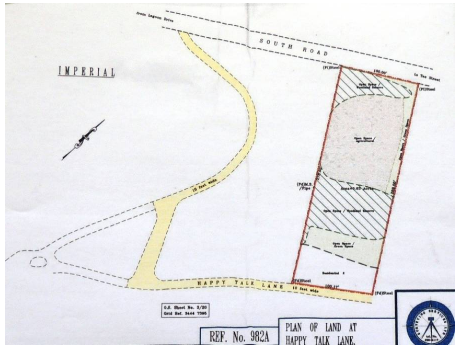

**Land at Happy Talk Lane, Paget
Land For Sale in Paget**

Description

Great opportunity to purchase this lot of land measuring 0.63 acres. Located on Happy Talk Lane with additional access directly off South Road, with a combined zoning of Res.2, Woodland and Open Space/Green Space but with ample room on the elevated section zoned Res. 2 to develop a single dwelling home, a home with an apartment or a duplex. SOLE AGENT \$695,000.00 gross

Property Reference: JL408 - #27651 **Price: \$695,000**

Beds	0
Baths	0
Location	Paget, Bermuda
Availability	Bermudian
Type	Land

Contact Sue Lusher

Joy Lusher Real Estate Ltd.

Darrell's Wharf, 89 Harbour Rd, Warwick