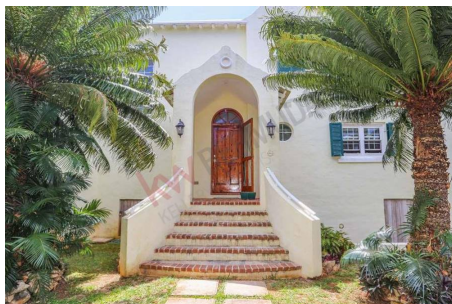

Citrus
2 Bed House For Sale in Hamilton Parish

Description

Situated in a quiet area of Harrington Sound, on a heavily wooded lot, sits a small, three unit development. Citrus, is a lovely 2 bedroom, 2.5 bathroom, townhouse style, middle unit with an elevated deck that enjoys views of Harrington Sound. The spacious entry includes a powder room, stairway to the upper level, and a large storage closet. Also on this level is an open plan living/dining room with wood burning fireplace, French doors that lead to the private deck, a beautifully finished kitchen and laundry closet and tiled throughout. The carpeted upper level consists of master suite, with built-in closets and drawers, a walk-in closet, large bathroom with double vanity, whirlpool tub and separate shower. There is also a second bedroom with...

Property Reference: moura_1088-1589 - #35642

Price: \$745,000

Beds	2
Baths	2
Location	Hamilton Parish, Bermuda
Availability	Bermudian
Type	House

Contact Albert Moura

Keller Williams Bermuda

Berry Hill Road, Paget, Bermuda